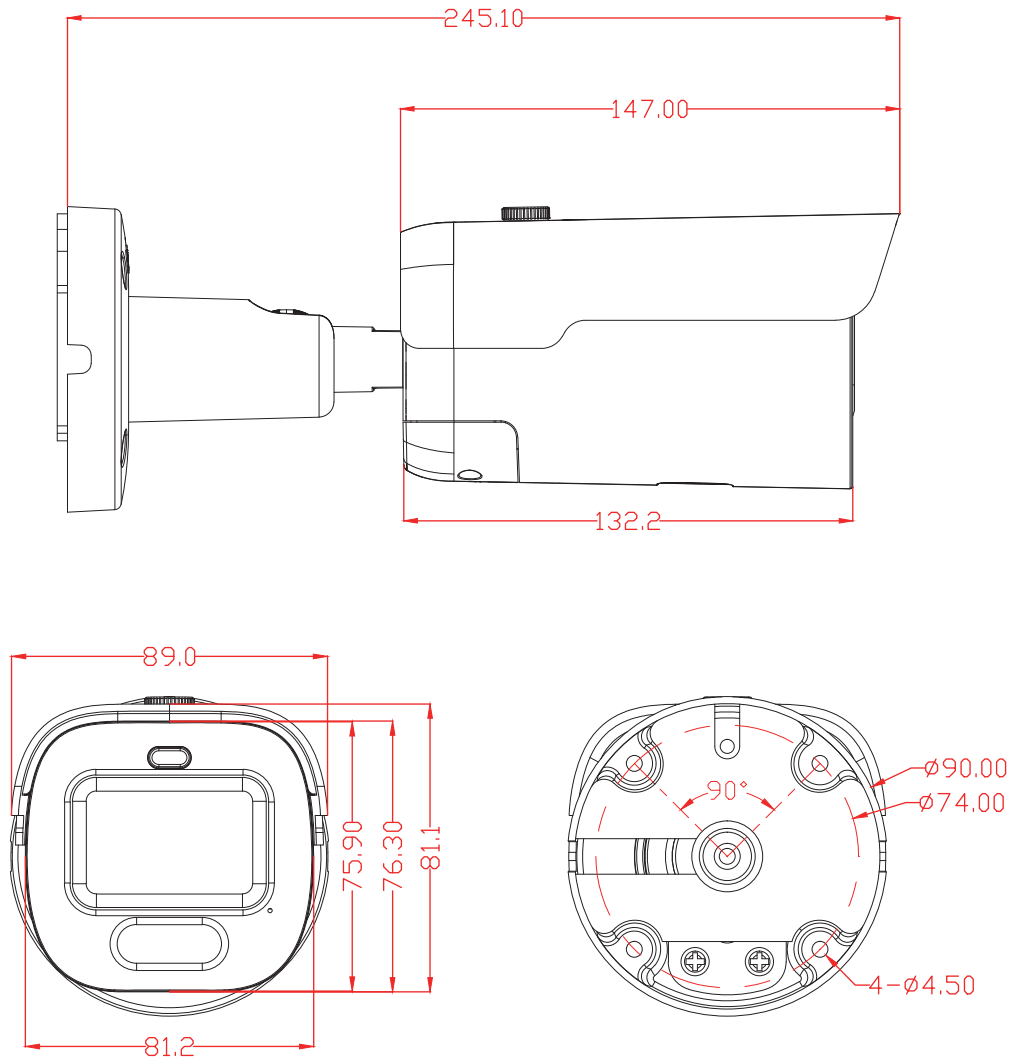

## Lens

Focal Length & FOV	2.8 mm, horizontal FOV 96°, vertical FOV 72°, diagonal FOV 124° 4 mm, horizontal FOV 80°, vertical FOV 56°, diagonal FOV 107° 6 mm, horizontal FOV 50°, vertical FOV 37°, diagonal FOV 64°
Lens Type	Fixed focal lens, 2.8, 4 and 6 mm optional
Focus Control	Fixed
Aperture	F1.6
Pixels	5MP

## Night Vision

Supplement Light	IR: 2PCS, Warm light: 2PCS
Supplement Light Distance	IR: 40m, Warm light: 30m
Supplement Light Status	Auto Control
Supplement Light Power On	Smart, Manual & Timed mode

## Dimensions (mm)